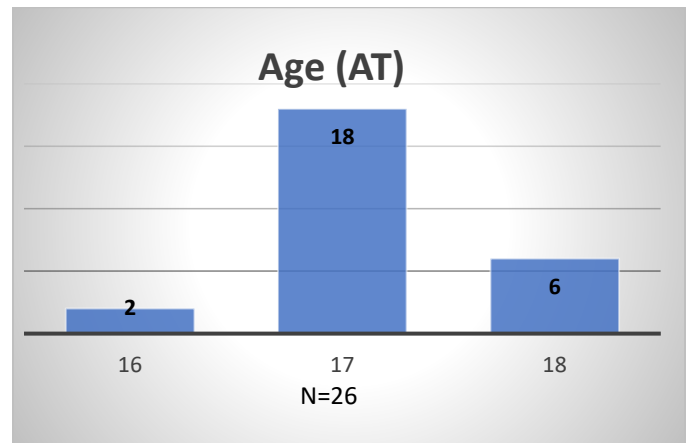

Daily Data Dashboard – February 23, 2024

Demographics for JTDC Population

Friday Morning Midnight Count

Total # of probation Involved youth¹: 1,356

¹ Probation Active: Any youth who is pending sentencing with an active social history, has been formally placed on probation or supervision with Cook County Juvenile Probation on the date of the report.

*Age, Gender and Race for Criminal Court population (N=1) is not represented in this report.

Daily Data Dashboard – February 23, 2024
Demographics for JTDC Population
Friday Morning Midnight Count