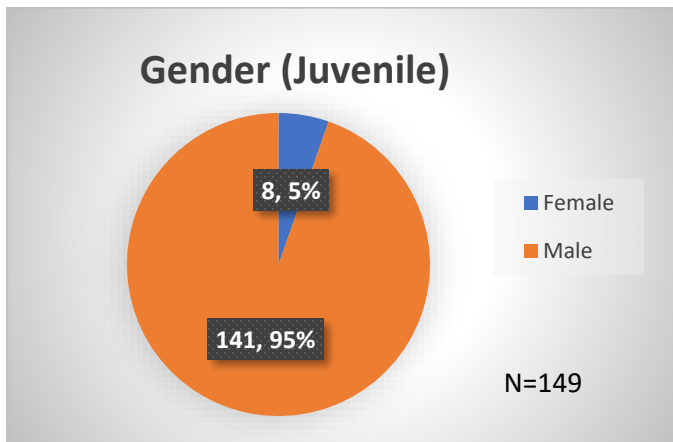

Daily Data Dashboard – February 23, 2024

Demographics for JTDC Population

Friday Morning Midnight Count

Total # of probation Involved youth¹: 1,356

¹ Probation Active: Any youth who is pending sentencing with an active social history, has been formally placed on probation or supervision with Cook County Juvenile Probation on the date of the report.

*Age, Gender and Race for Criminal Court population (N=1) is not represented in this report.

Daily Data Dashboard – February 23, 2024
Demographics for JTDC Population
Friday Morning Midnight Count