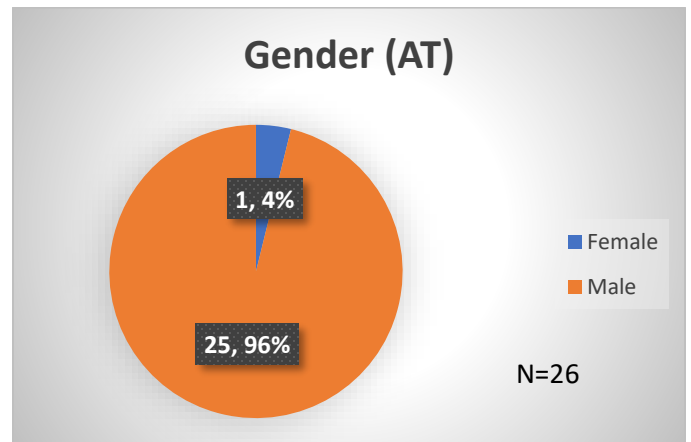

Daily Data Dashboard – February 23, 2024

Demographics for JTDC Population

Friday Morning Midnight Count

Total # of probation Involved youth¹: 1,356

¹ Probation Active: Any youth who is pending sentencing with an active social history, has been formally placed on probation or supervision with Cook County Juvenile Probation on the date of the report.

*Age, Gender and Race for Criminal Court population (N=1) is not represented in this report.

Daily Data Dashboard – February 23, 2024
Demographics for JTDC Population
Friday Morning Midnight Count