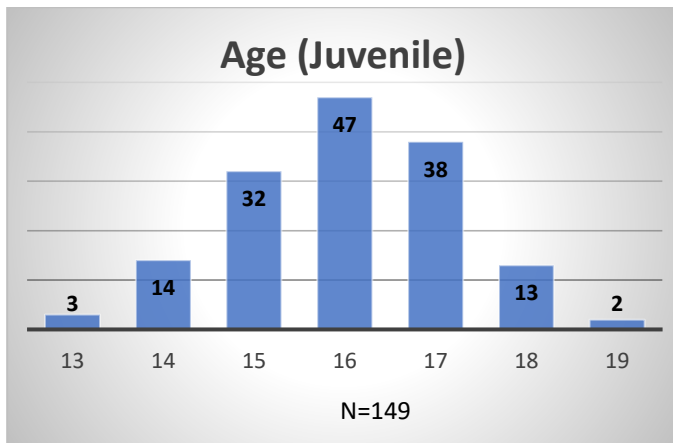

Daily Data Dashboard – February 23, 2024

Demographics for JTDC Population

Friday Morning Midnight Count

Total # of probation Involved youth¹: 1,356

¹ Probation Active: Any youth who is pending sentencing with an active social history, has been formally placed on probation or supervision with Cook County Juvenile Probation on the date of the report.

*Age, Gender and Race for Criminal Court population (N=1) is not represented in this report.

Daily Data Dashboard – February 23, 2024
Demographics for JTDC Population
Friday Morning Midnight Count