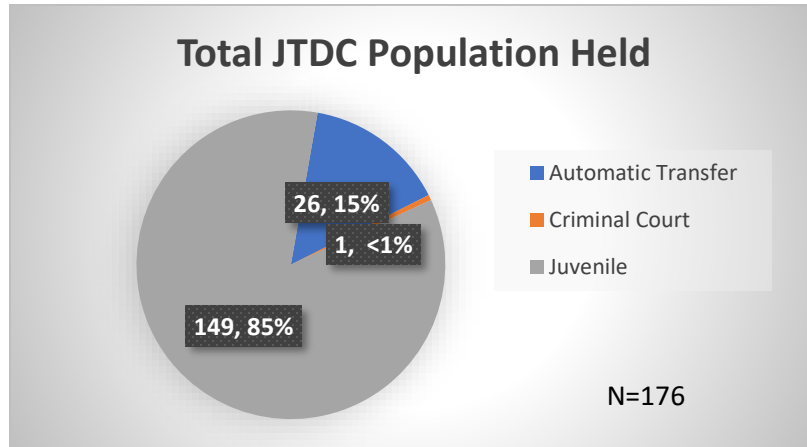

Daily Data Dashboard – February 23, 2024

Demographics for JTDC Population

Friday Morning Midnight Count

Total # of probation Involved youth¹: 1,356

¹ Probation Active: Any youth who is pending sentencing with an active social history, has been formally placed on probation or supervision with Cook County Juvenile Probation on the date of the report.

*Age, Gender and Race for Criminal Court population (N=1) is not represented in this report.

Daily Data Dashboard – February 23, 2024
Demographics for JTDC Population
Friday Morning Midnight Count